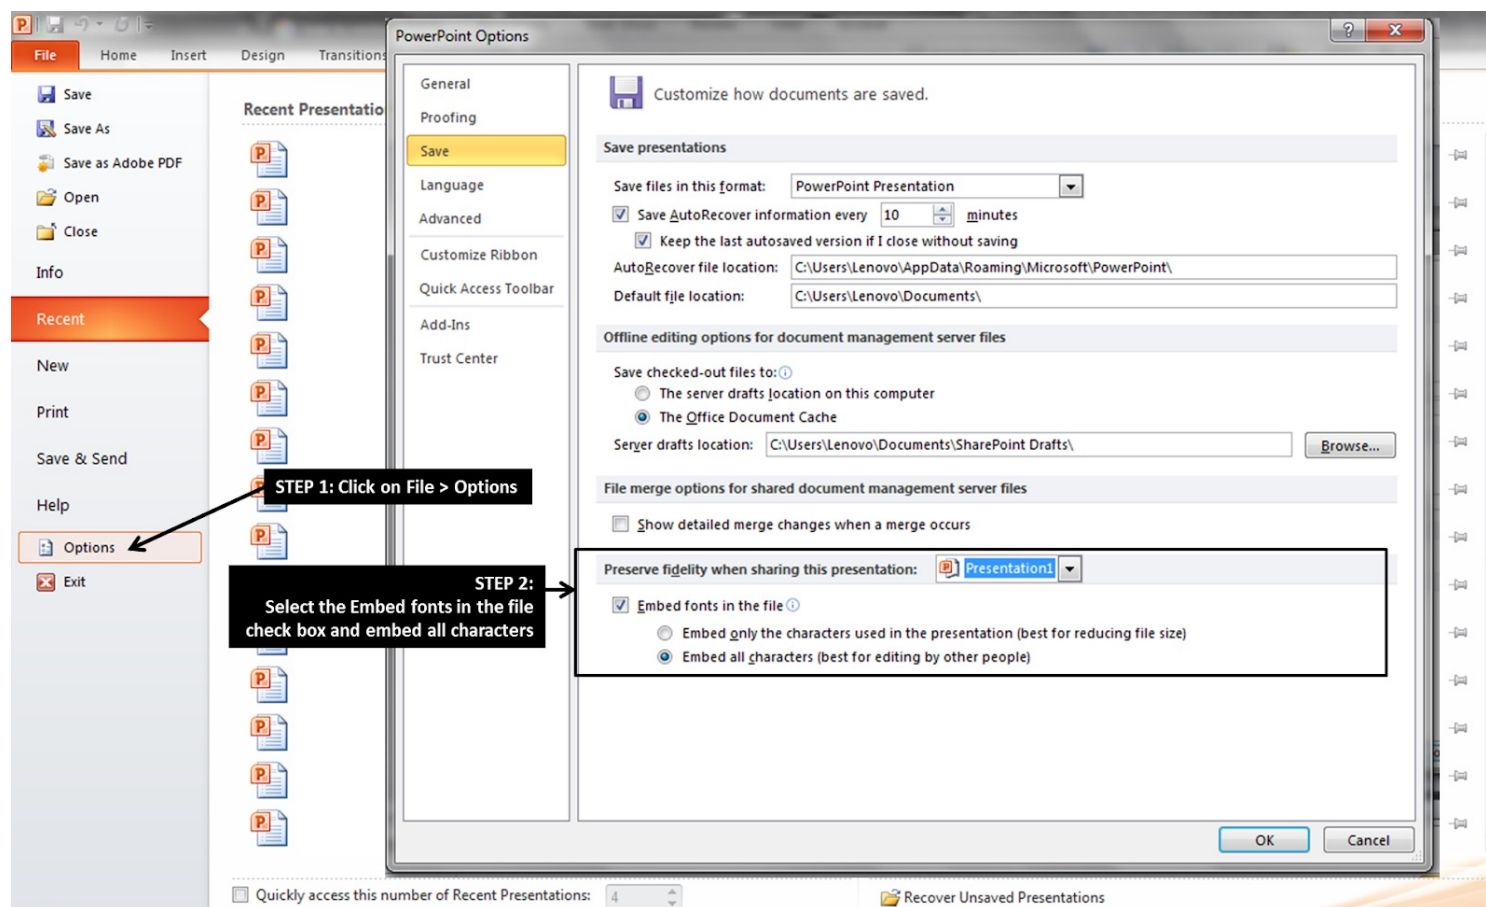

Step 1: Click on File >> Options

Step 2: Check “Embed fonts in the file” to embed all fonts

Step 3: Click Ok to save settings