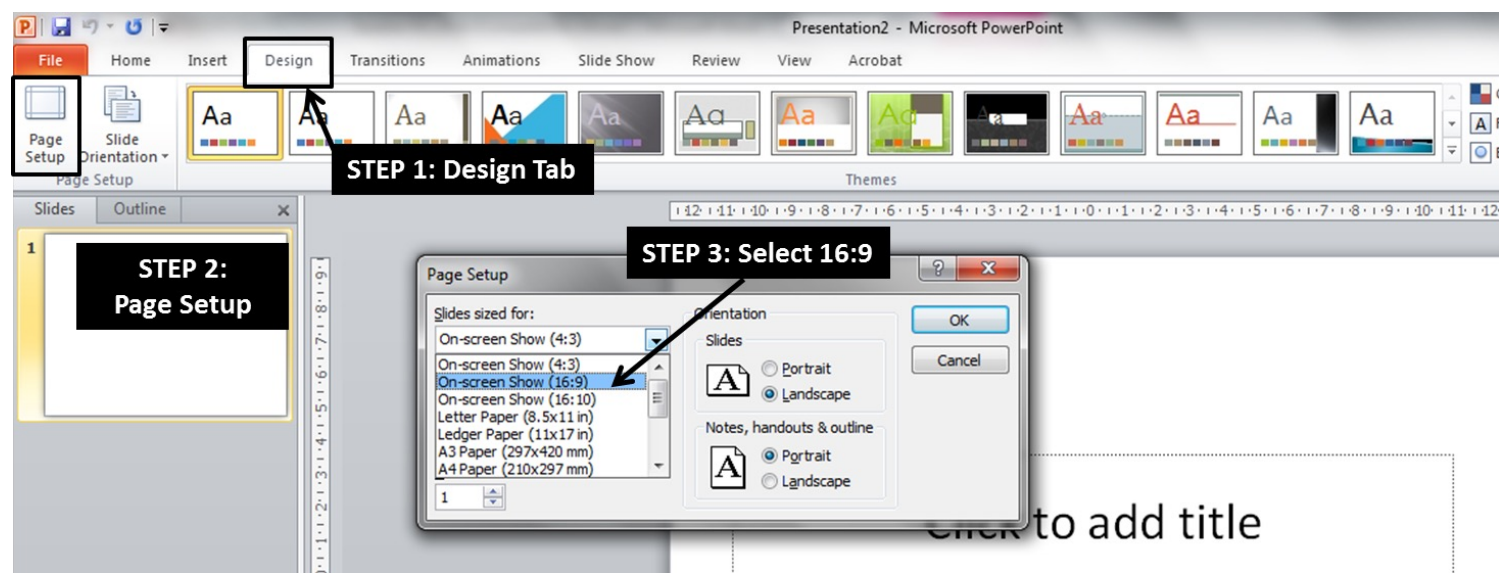

SIWW2024 Water Convention Submission Guide

SETTING UP PRESENTATION TO BE 16:9

- Step 1: Click on Design
- Step 2: Select "Page Setup"
- Step 3: Select 16:9
- Step 4: Click OK to save settings

SIWW2024 Water Convention Submission Guide